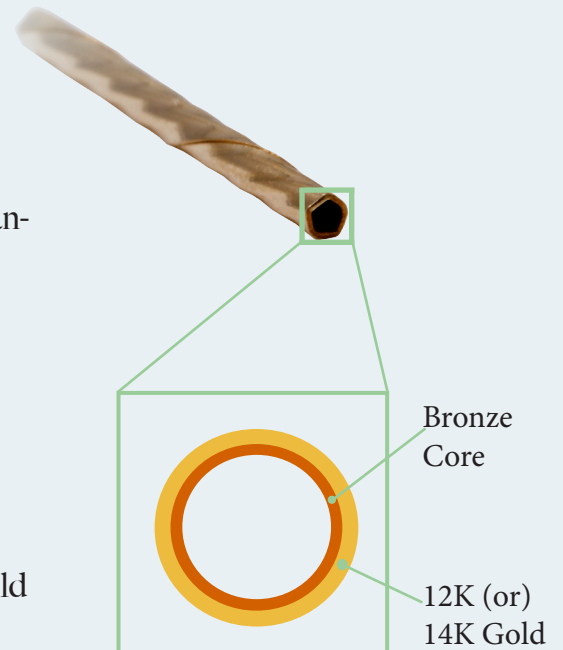

Gold Filled Corrugated Round Bead

CURRENT ITEMS

IMPROVED VERSION

GB304 4 MM BEAD (.064" HOLE)

GB304A 4 MM BEAD (.071" HOLE)

Gold Filled Earwire (Pair)

CURRENT ITEMS

IMPROVED VERSION

GF316 22G FRENCH, FLAT COIL ONLY
GF317 22G FRENCH, FLAT BALL ONLY
GF318 22G FRENCH, FLAT BALL & COIL

GF316A 22G FRENCH, FLAT COIL ONLY
GF317A 22G FRENCH, FLAT BALL ONLY
GF318A 22G FRENCH, FLAT BALL & COIL

What is Gold Filled?

(GB909)

Gold filled jewelry contains a layer of Karat Gold mechanically bonded to a layer of bronze (or other supporting alloy) before being rolled or drawn to the desired thickness.

The item maintains the same gold content throughout our signature production process. ARC Traders' gold filled products contain either 12 or 14 Karat gold. For example, the GB909 (1 x 21 mm twist tube) contains a layer of 12 Karat Gold bonded to a bronze alloy layer.